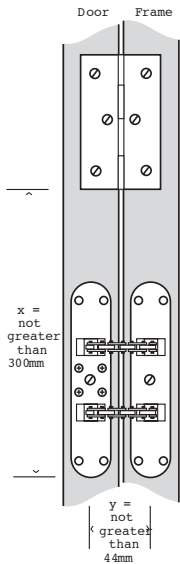

Barymatic Jamb Closer / Bary Catch

BRS SCP

Adjustable Speed Hydraulic Jamb Closer

WARNING

This product is not designed and built for door openings of no more than 120 degrees, failure to comply will invalidate the guarantee on this product

Features

- Adjustable Speed
- Adjustable Latch
- Suitable for Doors up to 940mm width and 80kg
- 5 Year Guarantee
- BSEN9001

Performance

- Tested to 500,000 Frequency
- One Hour UK Fire Test WFRC No. C119402
- UK Patent 0300204.5