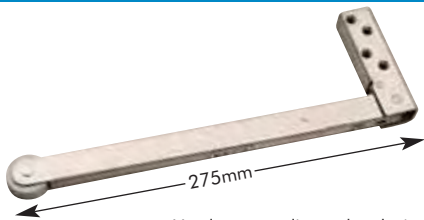

C-5-C

FR
30

Din Locks Double Action Strike Plate

SSS PSS

C-6-C

To suit lining 90-110mm.

Heavy Duty Emergency Release c/w Holdback

SSS

C-7-C

FR
30

UK Locks Double Action Strike Plate

SSS PSS

C-8-C

To suit lining 90-110mm.

Spring Door Closer

SSS PSS

DC-070

Door Selector

SSS PSS

SF-250F

Used to co-ordinate the closing sequence of a rebated door. Rubbing plate SSS available.

Rubbing Plates

SSS PSS

RP-SSS