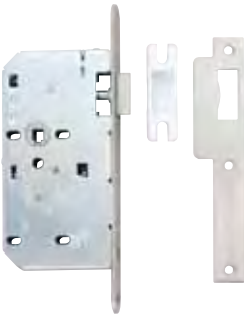

NEWSTAR

Standard Lock Range

Sash Lock

SSS

SL1

FR 60

Dead Lock

SSS

DL1

FR 60

Latch

SSS

LL1

FR 60

Bath Lock

SSS

BL1

8mm and 5mm Follower

FR 60

Night Latch

SSS

NL1

FR 60

Night Latch with Anti Thrust

Reversible latch & follower on split follower lock

All strikes include strike dust caps

All lockcases available with round or square forends

60mm Backset

Throw deadbolt 22mm

72mm centers (BL1 78mm Centres)