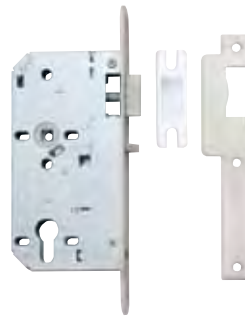

## Sash Lock

SSS

SL1

FR 60

## Bath Lock

SSS

BL1

8mm and 5mm Follower

FR 60

## Night Latch

SSS

NL1

FR 60

## Night Latch with Anti Thrust

SSS

NL1.AT

FR 60