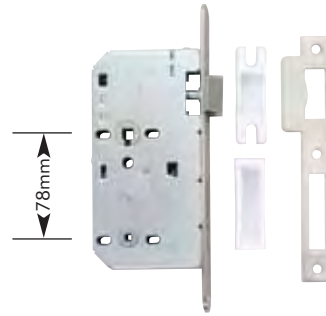

DL1

FR 60

Latch

SSS

LL1

FR 60

Bath Lock

SSS

BL1

8mm and 5mm Follower

FR 60

Night Latch

SSS

NL1

FR 60

Night Latch with Anti Thrust

SSS

NL1.AT

FR 60

Specification

DIN 18251 Class 3

BS 476 1 Hour fire rated + BS EN 1634 1 Hour fire rated

Clamped follower

Bathroom lock and Bathroom deadbolt 8mm and removable 5mm follower

Reversible latch & follower on split follower lock

All strikes include strike dust caps

All lockcases available with round or square forends

60mm Backset

Throw deadbolt 22mm

72mm centers (BL1 78mm Centres)