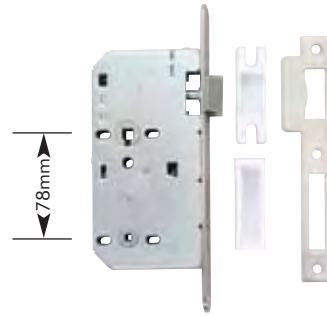

## Latch

SSS

LL1

FR 60

## Bath Lock

SSS

BL1

8mm and 5mm Follower

FR 60