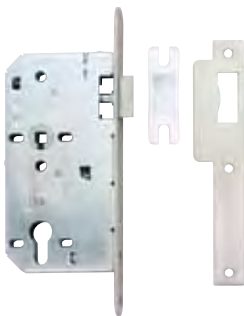

NEWSTAR

Standard Lock Range

Sash Lock

SSS

SL1

FR 60

Dead Lock

SSS

DL1

FR 60

Latch

SSS

LL1

FR 60

Bath Lock

SSS

BL1

8mm and 5mm Follower

FR 60

Night Latch

SSS

NL1

FR 60

Night Latch with Anti Thrust

Reversible latch & follower on split follower lock

All strikes include strike dust caps

All lockcases available with round or square forends

60mm Backset

Throw deadbolt 22mm

72mm centers (BL1 78mm Centres)