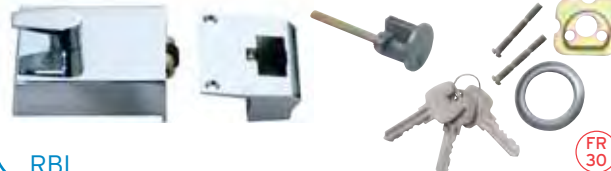

Roller Bolt Nightlatch

WHT SCP PCP PB

Complete

RBI