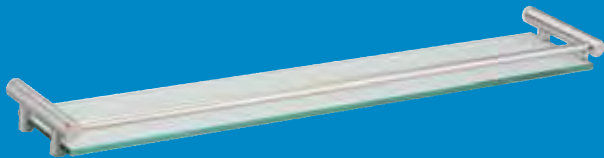

## Apartment Accessories

Single Towel Rail

SSS

5001

Double Towel Rail

SSS

5002

Towel Ring

Hat & Coat Hook

SSS

5011

Glass Toiletry Shelf

SSS

5012

Toilet Brush

SSS

5013

Toilet Roll Holder

PSS SSS

5014

Double Toilet Roll Holder

SSS

5014E

Soap Holder