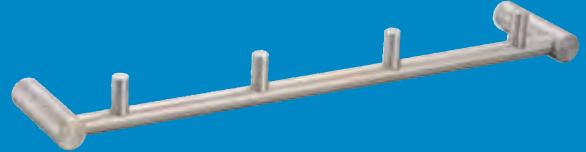

## Apartment Accessories

Single Towel Rail

SSS

5001

Double Towel Rail

SSS

5002

Towel Ring

SSS

5007

4 Robe Hook

SSS

5008

Single Hook

PSS SSS

5010