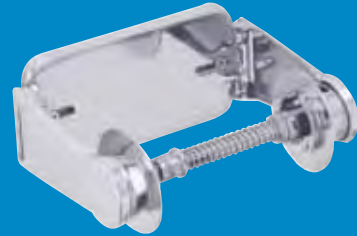

Bathroom Fittings

Toilet Roll Holder

PSS

3039

Toilet Roll Holder

PSS

3114

Soap Holder

PCP

3066

Toothbrush Holder

PCP

3089

Single Robe Hook

PSS

3074

3087.24

(No Glass)

610mm

Soap Dish with
Towel Bar

PSS

3068

380mm

Toilet Brush Sprung loaded