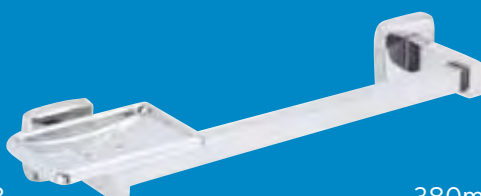

Bathroom Fittings

Toilet Roll Holder

PSS

3039

Toilet Roll Holder

PSS

3114

Soap Holder

Double Robe Hook

PSS

3075

Towel Ring

PSS

3024R

Utility Shelf

PSS

3087.24

(No Glass)

610mm

Soap Dish with
Towel Bar

PSS

3068

380mm

Toilet Brush Sprung loaded