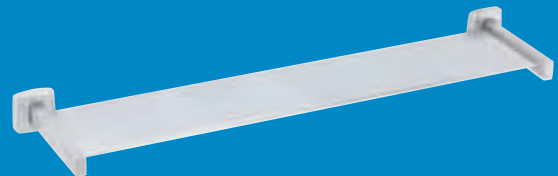

Double Robe Hook

PSS

3075

Towel Ring

PSS

3024R

Utility Shelf

PSS

3087.24

(No Glass)

610mm

Soap Dish with
Towel Bar

PSS

3068

380mm

Toilet Brush Sprung loaded