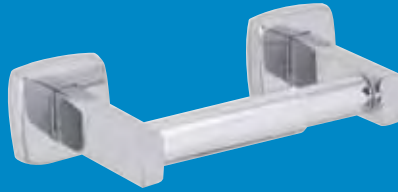

Bathroom Fittings

Toilet Roll Holder

PSS

3039

Toilet Roll Holder

PSS

3114

Soap Holder

PCP

3066

Toothbrush Holder

PCP

3089

Single Robe Hook

PSS

3074

3087.24

(No Glass)

610mm

Soap Dish with
Towel Bar

PSS

3068

380mm

Toilet Brush Sprung loaded