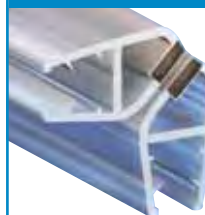

# Frameless Shower Door Vinyl Water Seal

For 10mm Glass

'Y' Inline Panel Seal for 90°

WS1

Polycarbonate Door Jamb for 135°

WS2

Polycarbonate 'U' with Leg and Seal for 90°

WS3

Dual Durometer PVC Seal and Wipe

WS4

Co-Extruded Clear Bottom Wipe with Drip Rail

WS5

Polycarbonate Bottom Rail with Wipe

WS6

Polycarbonate 'h' Jamb for 180°

WS7

Magnetic Seal for 180°

WS8

Magnetic Seal for 90°

WS9

Back to Back Pull Handle

PSS

ISHA16.113

Back to Back Pull Handle