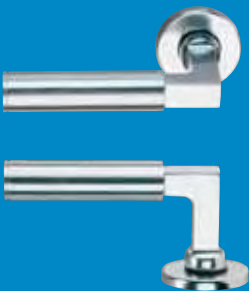

NEWSTAR

'A' Grade Designer Aluminium

Pull Handle

AG-PH.010.300
Bolt Through and
Back to Back

Pull Handle

AG-PH.006.300
Bolt Through and
Back to Back

Pull Handle

AG-PH.059.300
Bolt Through and
Back to Back

Pull Handle

AG-PH.026.300
Bolt Through and
Back to Back

Lever on
Rose

AG-010

Lever on
Rose

AG-006

Lever on
Rose

AG-059

Lever on
Rose

AG-026

NEWSTAR

'A' Grade Designer Aluminium

Lever on Rose

AG-008

Lever on Rose

AG-004