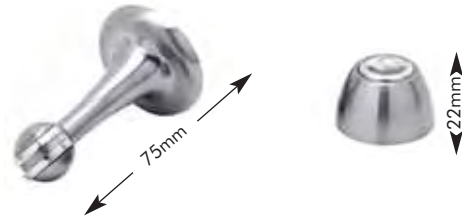

SSS PSS PAA

IDS1

80mm projection

Wall Adjustable Door Stop

SCP

DS-050

Adjustable 68-98mm

Wall Door Stop

SCP

DS-051

28mm diameter
8mm projection

Magnetic Door Holder

SCP PCP

DS-040

75-97mm projection

Door Holder

SCP

DS-046S

Flush Pull

SCP PCP

KP-3010

95mm diameter

Flush Ring Pull

SCP PCP