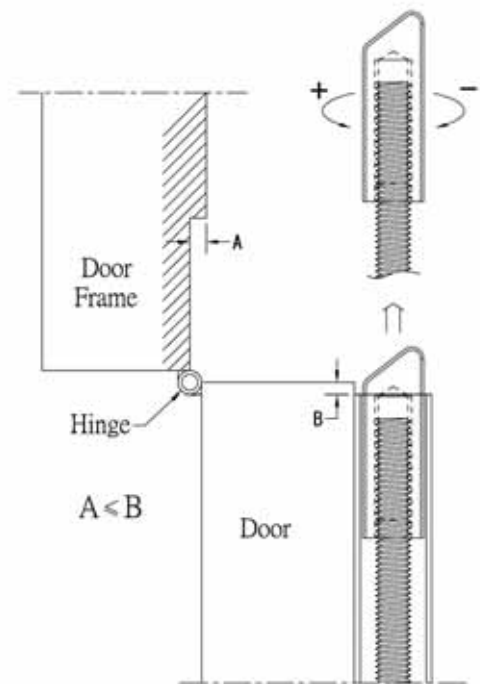

Automatic Door Bottom

Mortice

(figure II)

(figure III)

Ref: MADB
Silver Finish
Standard Length 832mm

Surface

(figure II)

(figure III)

Ref: SADB
Silver Finish
Standard Length 832mm