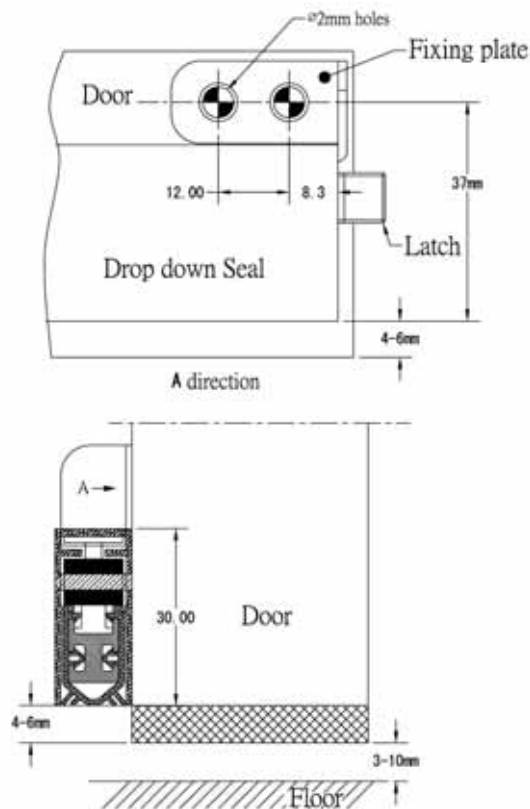

Automatic Door Bottom

Mortice

(figure II)

(figure III)

Ref: MADB
Silver Finish
Standard Length 832mm

Surface

(figure II)

(figure III)

Ref: SADB
Silver Finish
Standard Length 832mm