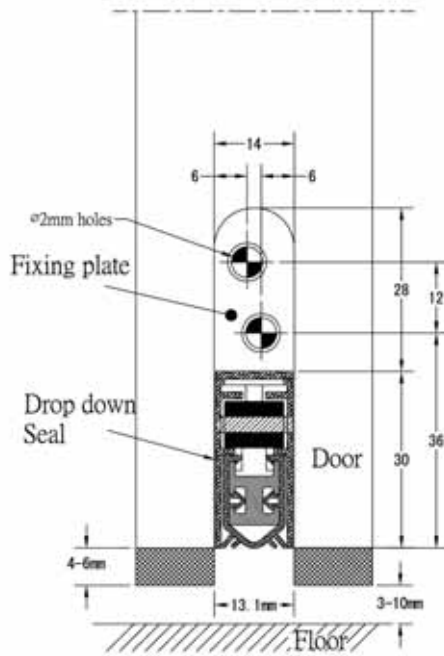

Automatic Door Bottom

Mortice

(figure II)

(figure III)

Ref: MADB
Silver Finish
Standard Length 832mm

Surface

(figure II)

(figure III)

Ref: SADB
Silver Finish
Standard Length 832mm