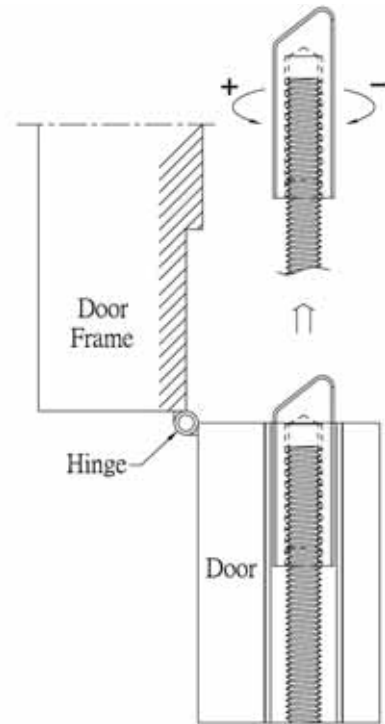

Automatic Door Bottom

Mortice

(figure II)

(figure III)

Ref: MADB
Silver Finish
Standard Length 832mm

Surface

(figure II)

(figure III)

Ref: SADB
Silver Finish
Standard Length 832mm