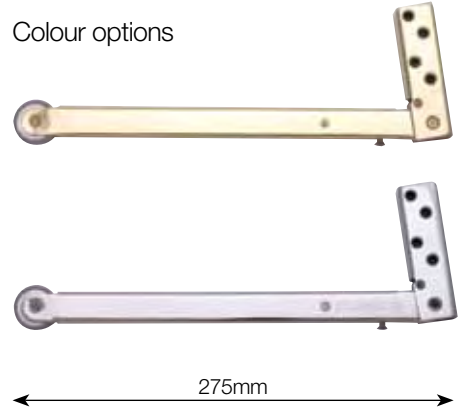

# Product Spec Sheet

Name: Door Selector

Code: SF.250F

Colour options

## Dimensional Drawing:

Metal Door Installation

Wood Door Installation

## Specification

Usage:

To be fitted on a set of rebated doors

3 5 3 1 1 3

Material:

Stainless steel

Finishes:

SSS PSS PB