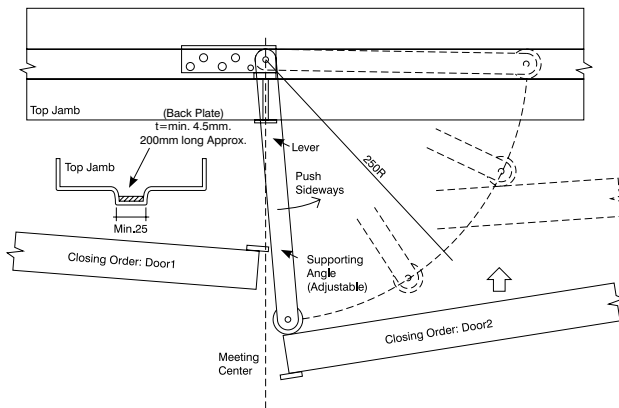

# Product Spec Sheet

Name: Door Selector

Code: SF.250F

Colour options

## Dimensional Drawing:

Metal Door Installation

Wood Door Installation

## Specification

Usage:

To be fitted on a set of rebated doors

3 5 3 1 1 3

Material:

Stainless steel

Finishes:

SSS PSS PB