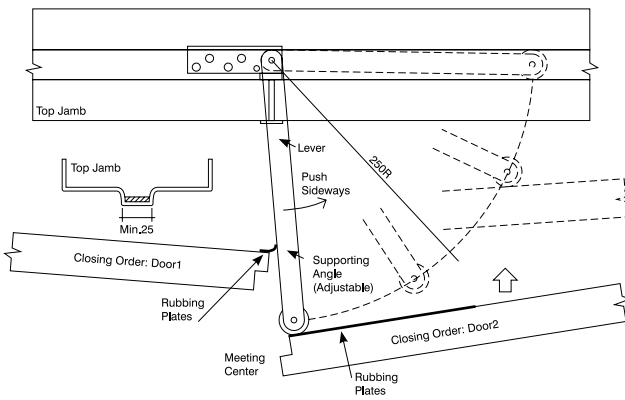

# Product Spec Sheet

Name: Door Selector

Code: SF.250F

Colour options

## Dimensional Drawing:

Metal Door Installation

Wood Door Installation

## Specification

Usage:

To be fitted on a set of rebated doors

3 5 3 1 1 3

Material:

Stainless steel

Finishes:

SSS PSS PB