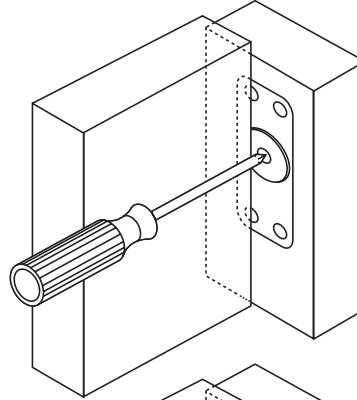

Emergency Release C-5-C

Heavy Duty Emergency Release C/W Holdback C-7-C

Double Action Strike Plate  
C-8-C For UK style lock  
C-6-C For DIN style lock

Newstar Door Controls Limited,  
Imperial Business Estate,  
West Mill,  
Gravesend,  
Kent DA11 0DL.