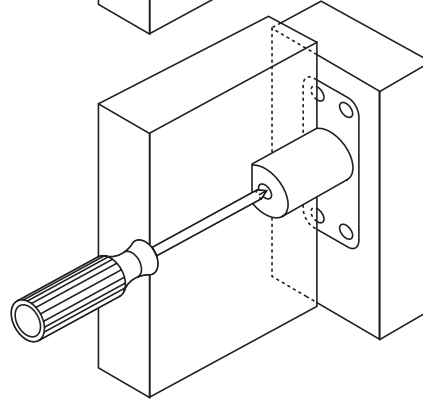

Emergency Release C-5-C

Heavy Duty Emergency Release C/W Holdback C-7-C

Double Action Strike Plate  
C-8-C For UK style lock  
C-6-C For DIN style lock

Newstar Door Controls Limited,  
Imperial Business Estate,  
West Mill,  
Gravesend,  
Kent DA11 0DL.