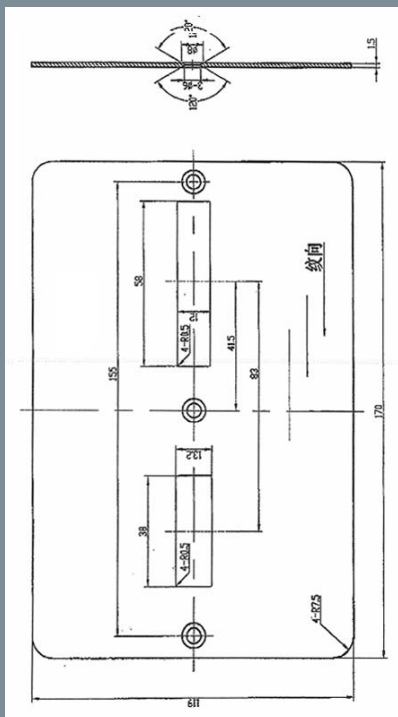

Product Spec Sheet

Name: Din Locks Double Action Strike Plate

Code: C-6-C

Specification

Usage:

Double swing doors

Material:

Stainless steel

Finishes:

PSS SSS

Fixings:

Wood screws

Dimensional Drawing:

Note:

To suit lining 90-110mm

Declaration of Performance: